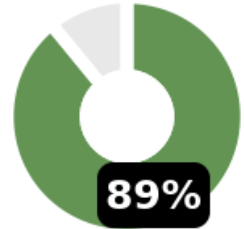

## Overview of the SEO Check

## SEO Score

Meta information	100%
Page quality	94%
Page structure	100%
Link structure	67%
Server	100%
External factors	34%

🕒 Response time	📄 File size	📄 Words	📄 Media files	🔗 Number of links
0.15 s	211.60 kB	633	16	71 internal / 15 external